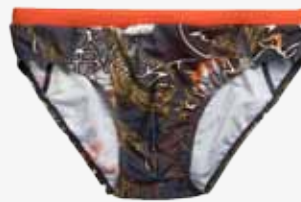

REF. 3217102
sun / dk. grey

BARRY BRIEF

Sizes/Tallas: 2-6

80% NYLON 20% SPANDEX
80% POLIAMIDA 20% SPANDEX

REF. 3217106
burgundy / black / cream

REF. 3217107
coffee / turquoise / cream

REF. 3217108
dk. grey / orange / cream