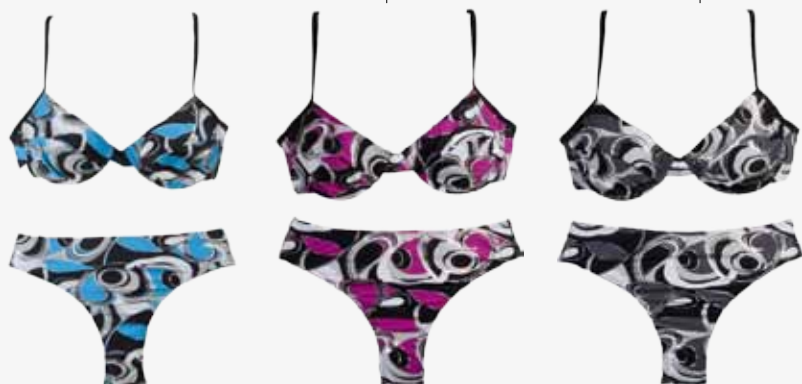

ABBA BIKINI

Sizes/Tallas: 36-48

80% NYLON 20% SPANDEX
80% POLIAMIDA 20% SPANDEX