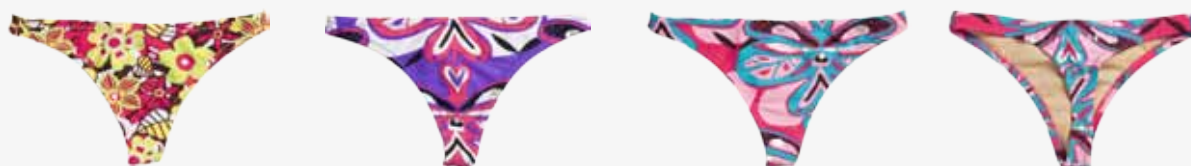

REF. 3218024
black / lt. pink

REF. 3218025
black / lime

REF. 3218026
purple / fuchsia

YASMIN TANGA

Sizes/Tallas: 1-3

80% NYLON 20% SPANDEX
80% POLIAMIDA 20% SPANDEX

REF. 3218027
lime

REF. 3218030
fuchsia