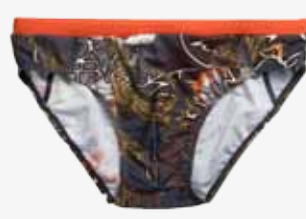

BARRY BRIEF

Sizes/Tallas: 8-16

80% NYLON 20% SPANDEX
80% POLIAMIDA 20% SPANDEX

REF. 3218106
burgundy / black / cream

REF. 3218107
coffee / turquoise / cream

REF. 3218108
dk. grey / orange / cream

HANISI BRIEF