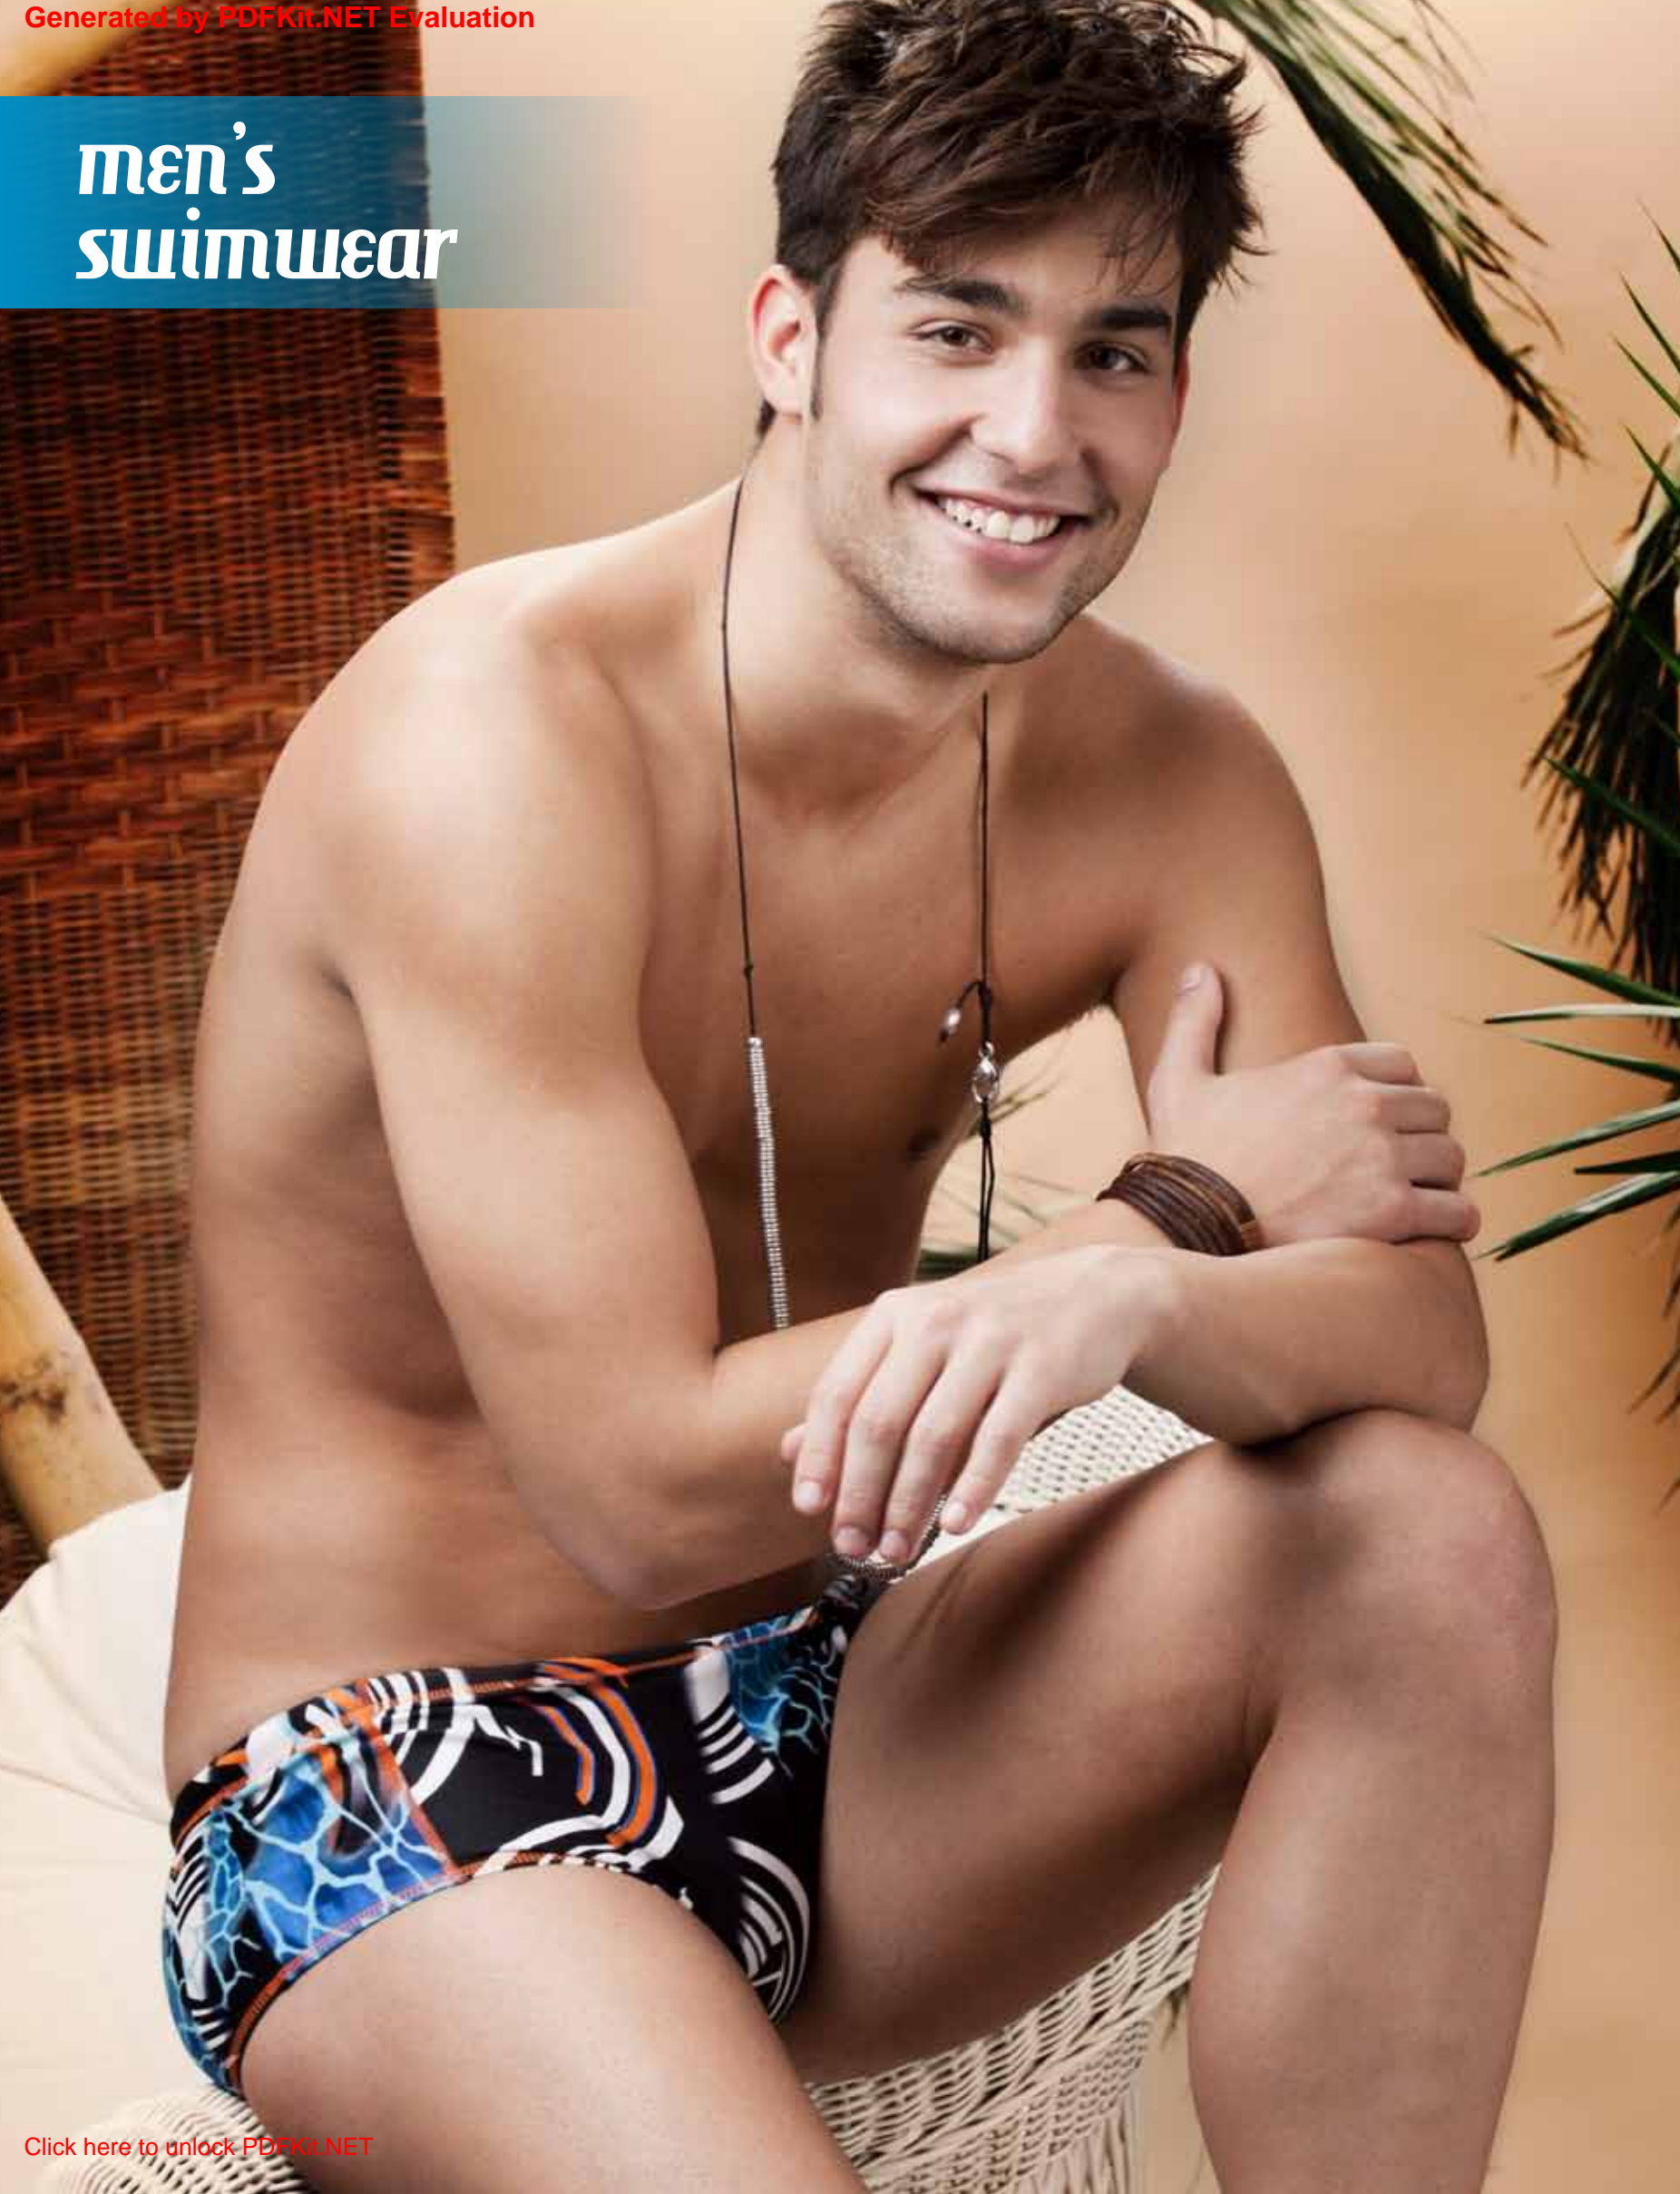

95% COTTON 5% SPANDEX JERSEY
95% ALGODON 5% SPANDEX DE PUNTO

REF. 1317085
pink / white

REF. 1317086
sky blue / white

men's swimwear

men's

KAMAU BRIEF

Sizes/Tallas: S-XXL

80% NYLON 20% SPANDEX
80% POLIAMIDA 20% SPANDEX**REF. 3210200**
black**REF. 3210201**
navy**REF. 3210202**
pool blue / navy**REF. 3210203**
black / dk. grey**REF. 3210204**
black / burgundy