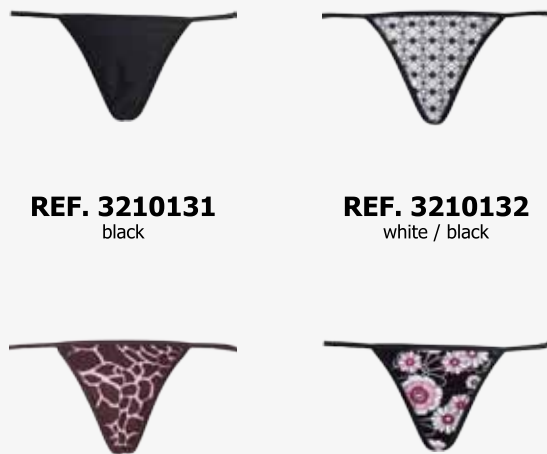

MAKDA TANGA

Sizes/Tallas: 34-42

80% NYLON 20% SPANDEX
80% POLIAMIDA 20% SPANDEX

REF. 3210131
black

REF. 3210132
white / black

REF. 3210133
lt. pink / coffee

REF. 3210134
black