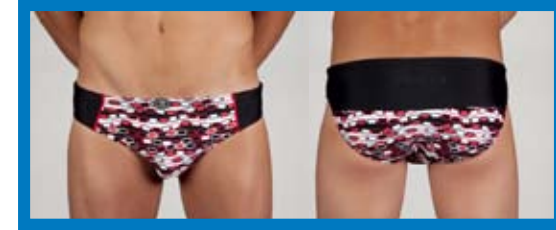

MEN'S SWIMWEAR

ALAIN BRIEF

Sizes / Tallas: S-XXL

80% NYLON 20% SPANDEX

MASON BRIEF

Sizes / Tallas: S-XXL

80% NYLON 20% SPANDEX

CHENEY BRIEF

Sizes / Tallas: S-XXL

80% NYLON 20% SPANDEX

NEVILLE BRIEF

Sizes / Tallas: S-XXL

80% NYLON 20% SPANDEX