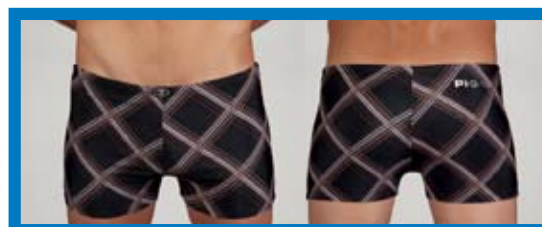

REF. 3220553  
red / black

LEAL SHORT

Sizes / Tallas: S-XXL

80% NYLON 20% SPANDEX

REF. 3220507  
navy

REF. 3220508  
black

REF. 3220509  
navy / blue

REF. 3220510  
black / orange