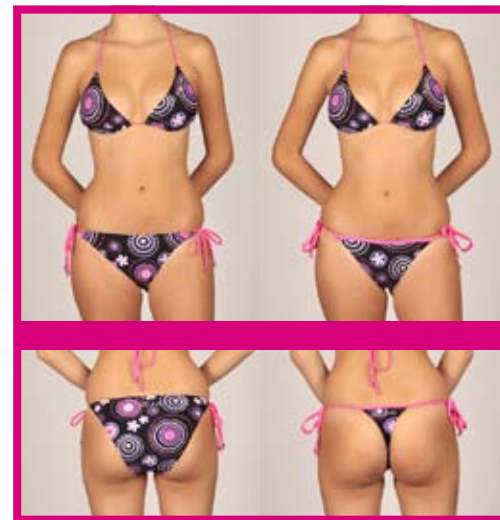

REF. 3220120
lemon / mocka