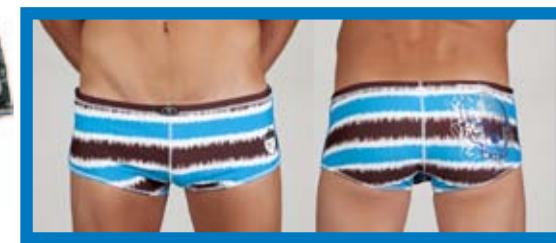

PRYOR SHORT

80% NYLON 20% SPANDEX

Sizes / Tallas: S-XXL

REF. 3220515 back / parte trasera petrol blue / turquoise
REF. 3220516 black / red
REF. 3220517 blue / white
REF. 3220518 dk. grey / red