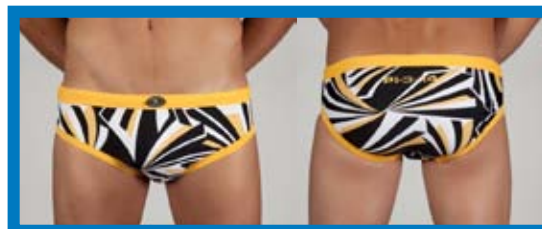

MARLON BRIEF

Sizes / Tallas: S-XXL

80% NYLON 20% SPANDEX

JAVIER BRIEF

Sizes / Tallas: S-XXL

80% NYLON 20% SPANDEX

IVEN BRIEF

Sizes / Tallas: S-XXL

80% NYLON 20% SPANDEX

LEAL SHORT

Sizes / Tallas: S-XXL

80% NYLON 20% SPANDEX