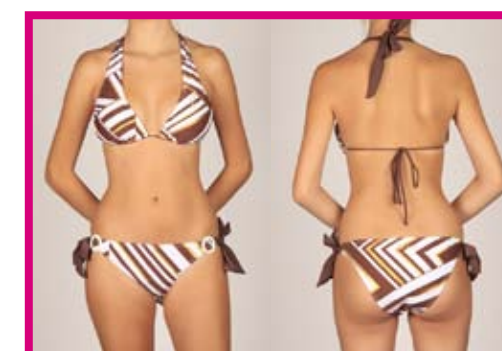

GEMMA BIKINI

Sizes / Tallas: 34-46

80% NYLON 20% SPANDEX

LUNDY BIKINI

Sizes / Tallas: 34-46

80% NYLON 20% SPANDEX

AGATHE BIKINI

Sizes / Tallas: 34-44

80% NYLON 20% SPANDEX

RUBIE BIKINI

Sizes / Tallas: 34-46

80% NYLON 20% SPANDEX