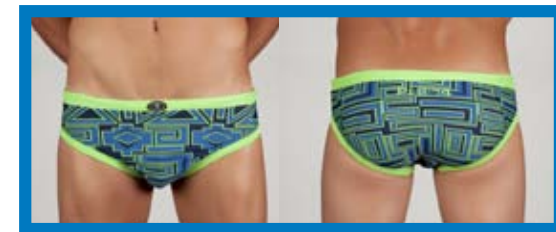

MEN'S SWIMWEAR

ALAIN BRIEF

Sizes / Tallas: S-XXL

80% NYLON 20% SPANDEX

MASON BRIEF

Sizes / Tallas: S-XXL

80% NYLON 20% SPANDEX

CHENEY BRIEF

Sizes / Tallas: S-XXL

80% NYLON 20% SPANDEX

NEVILLE BRIEF

Sizes / Tallas: S-XXL

80% NYLON 20% SPANDEX