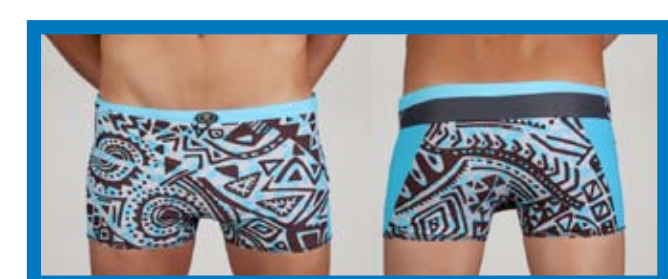

VERNON SHORT

80% NYLON 20% SPANDEX

Sizes / Tallas: S-XXL