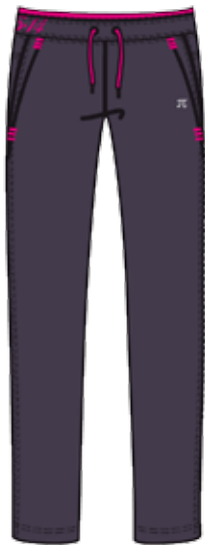

Sizes / Tallas: 34-48

100% COTTON BABY TERRY
100%ALGODÓN MINI FELPA

REF. 3329572
ht. grey

REF. 3329574
navy

REF. 3329575
grape

REF. 3329576
black

TABATHA PANT

Sizes / Tallas: 34-46

95% COTTON 5% ELASTANE BABY TERRY

95% ALGODÓN 5% MINI FELPA ELASTANO

REF. 3329577
ht. grey / black

REF. 3329578
navy / sky ble

REF. 3329579
grape / magenta

REF. 3329581
black

EMERALD PANT

Sizes / Tallas: 34-46

95% COTTON 5% ELASTANE BABY TERRY

95% ALGODÓN 5% MINI FELPA ELASTANO

REF. 3329587
ht. grey

REF. 3329589
navy

REF. 3329590
grape

REF. 3329591
black

T-SHIRTS

ELISA L/SLV TEE