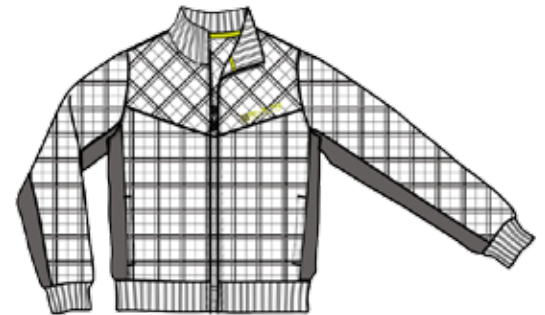

REF. 4225508
black / dk. grey / white

SLY TRACKSUIT

Sizes / Tallas: S-2XL

100% POLYESTER TRICOT
100% POLIESTER TRIACETATO

REF. 4225513
black / black / indigo

REF. 4225514
navy / white / blue

REF. 4225516
dk. grey / white / acid green