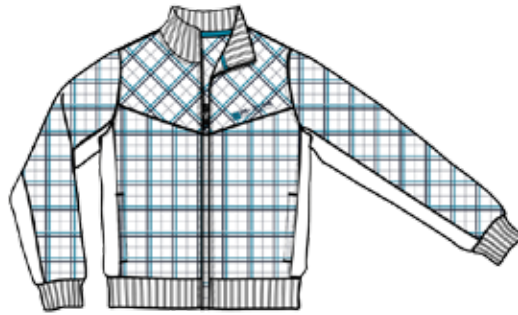

REF. 4225508
black / dk. grey / white

SLY TRACKSUIT

Sizes / Tallas: S-2XL

100% POLYESTER TRICOT
100% POLIESTER TRIACETATO

REF. 4225513
black / black / indigo

REF. 4225514
navy / white / blue

REF. 4225516
dk. grey / white / acid green