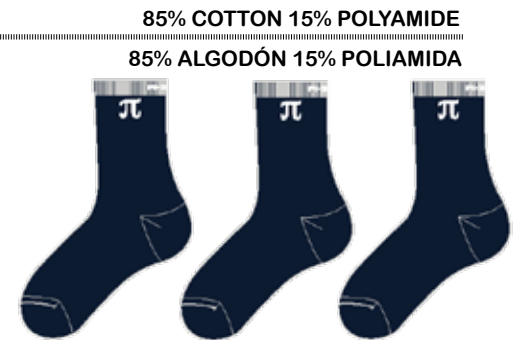

REF. 1926525
turquoise / ht. grey / black

CREW SOCK PACK

Sizes / Tallas: 17-20/21-24/25-28/29-32

REF. 1926526
white / navy

REF. 1926527
white / navy / ht. grey

REF. 1926528
navy / white

INVISIBLE SOCK PACK

Sizes / Tallas: 27-30/31-34/35-38/39-42/43-46