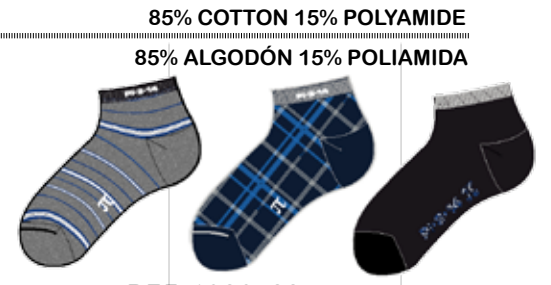

ANKLE SOCK PACK

Sizes / Tallas: 27-30/31-34/35-38/39-42/43-46

85% COTTON 15% POLYAMIDE
85% ALGODÓN 15% POLIAMIDA

REF. 1926510
white / black

REF. 1926511
black / white

REF. 1926512
white / ht. grey / black

REF. 1926513
white / ht. grey / magenta

ANKLE SOCK PACK

Sizes / Tallas: 35-38/39-42/43-46

85% COTTON 15% POLYAMIDE
85% ALGODÓN 15% POLIAMIDA

REF. 1926518
white / ht. grey / black

REF. 1926519
acid green / ht. grey / black

ANKLE SOCK PACK

Sizes / Tallas: 35-38/39-42/43-46

REF. 1926520
white / acid green / ht. grey

REF. 1926521
black / ht. grey / black

REF. 1926522
ht. grey / indigo / black

ANKLE SOCK PACK

Sizes / Tallas: 31-34/35-38/39-42

REF. 1926523
coral / white / black

REF. 1926524
white / magenta / ht. grey