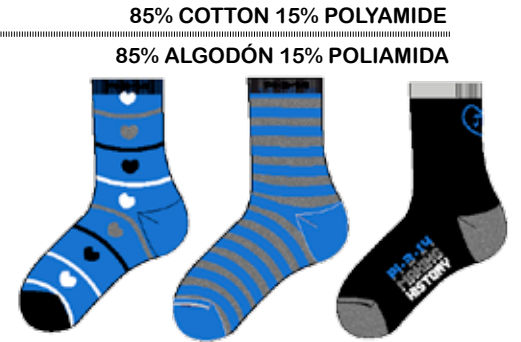

REF. 1926520
white / acid green / ht. grey

REF. 1926521
black / ht. grey / black

REF. 1926522
ht. grey / indigo / black

ANKLE SOCK PACK

Sizes / Tallas: 31-34/35-38/39-42

REF. 1926523
coral / white / black

REF. 1926524
white / magenta / ht. grey

REF. 1926525
turquoise / ht. grey / black

CREW SOCK PACK

Sizes / Tallas: 17-20/21-24/25-28/29-32

REF. 1926526
white / navy

REF. 1926527
white / navy / ht. grey

REF. 1926528
navy / white

INVISIBLE SOCK PACK

Sizes / Tallas: 27-30/31-34/35-38/39-42/43-46